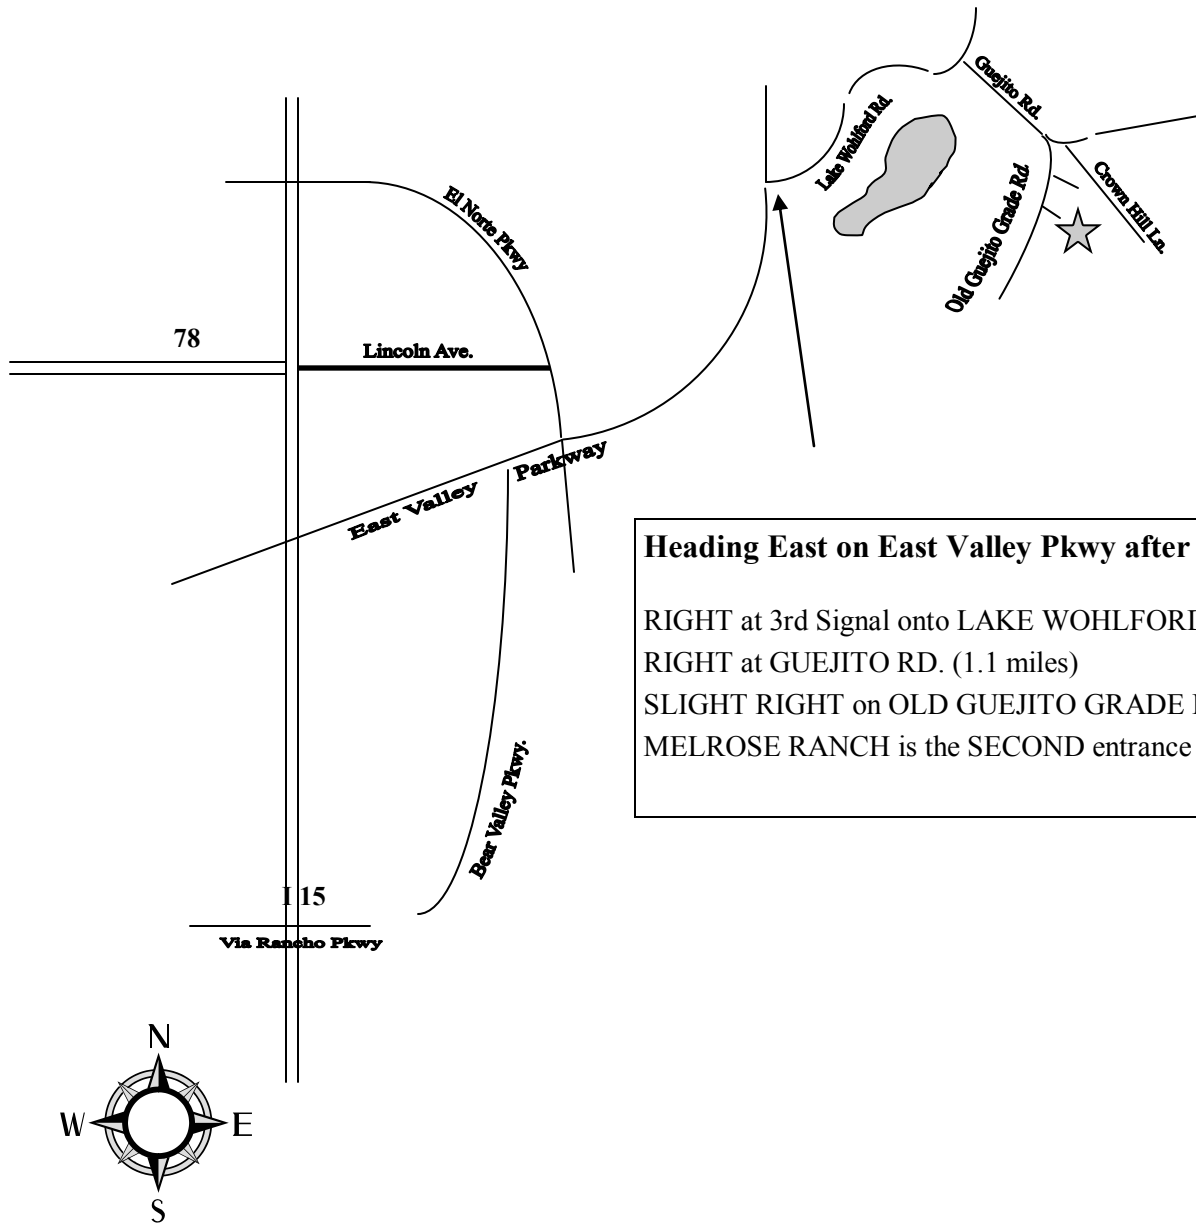

Directions to Melrose Ranch

16757 Old Guejito Grade Road

Heading East on East Valley Pkwy after El Norte Pkwy:

RIGHT at 3rd Signal onto LAKE WOHLFORD RD. (4.5 miles)

RIGHT at GUEJITO RD. (1.1 miles)

SLIGHT RIGHT on OLD GUEJITO GRADE RD. (0.5 mile)

MELROSE RANCH is the SECOND entrance on the LEFT